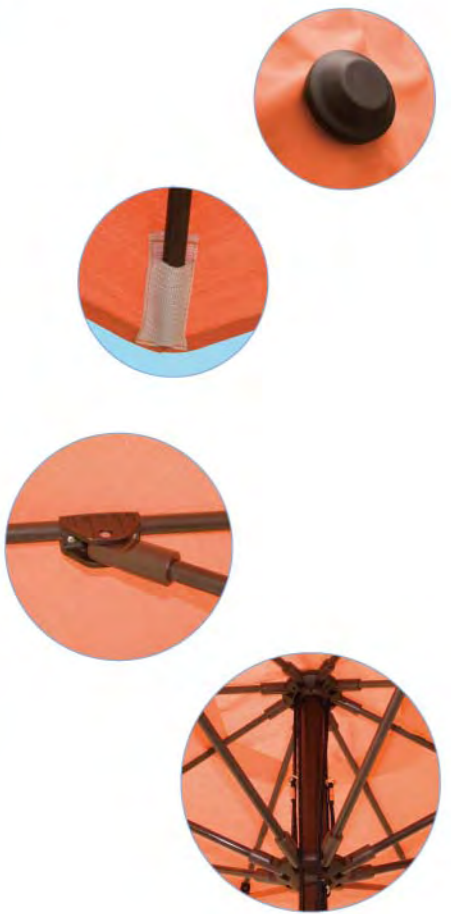

STANDARD ALUMINUM POLE FRP RIBS WITH S.S. PULLEY

CONTRACT - FIBERGLASS

SHAPES:

FAM308
 SIZE: 3M / 10FT X 8K
 POLE: 48MM SINGLE PIECE ALUM POLE
 RIB: 16MM FRP RIBS
 OPEN: S. S. PULLEY
 FINISH: POWDER COATED

OTHER SIZES:
 FAM118 3.3M / 11FT X 8K
 FAM338 3MX3M / 10FTX10FT X 8K

FEATURES:
 S.S. PULLEYS LIFT,
 S.S. HARDWARE
 REINFORCED RIB JOINTS
 FRP END CAPS

Fiberglass Reinforced Plastic Umbrella